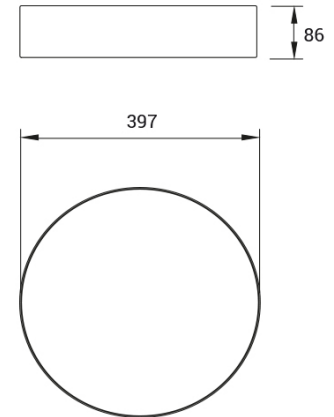

BEN Medium IP40 PG

Frosted Acryl-Satiné impact resistant.

CODE		FLUX	SIZE	CERTIFICATIONS
10PG25K3D	25W 3000K	2957lm	Ø 397mm	    

Optics

PG diffuser with frosted Acryl-Satiné and impact resistant diffuser UGR<22.