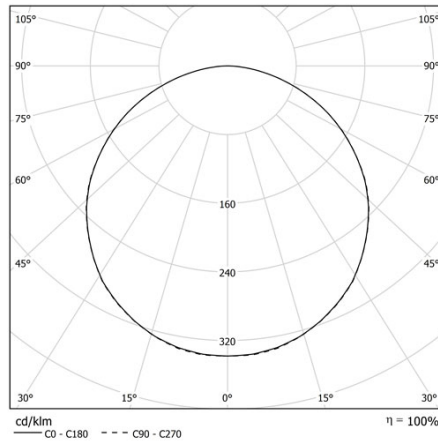

BEN Medium IP40 PG

Frosted Acryl-Satiné impact resistant.

CODE		FLUX	SIZE	CERTIFICATIONS
10PG25K3D	25W 3000K	2957lm	Ø 397mm	    

Optics

PG diffuser with frosted Acryl-Satiné and impact resistant diffuser UGR<22.